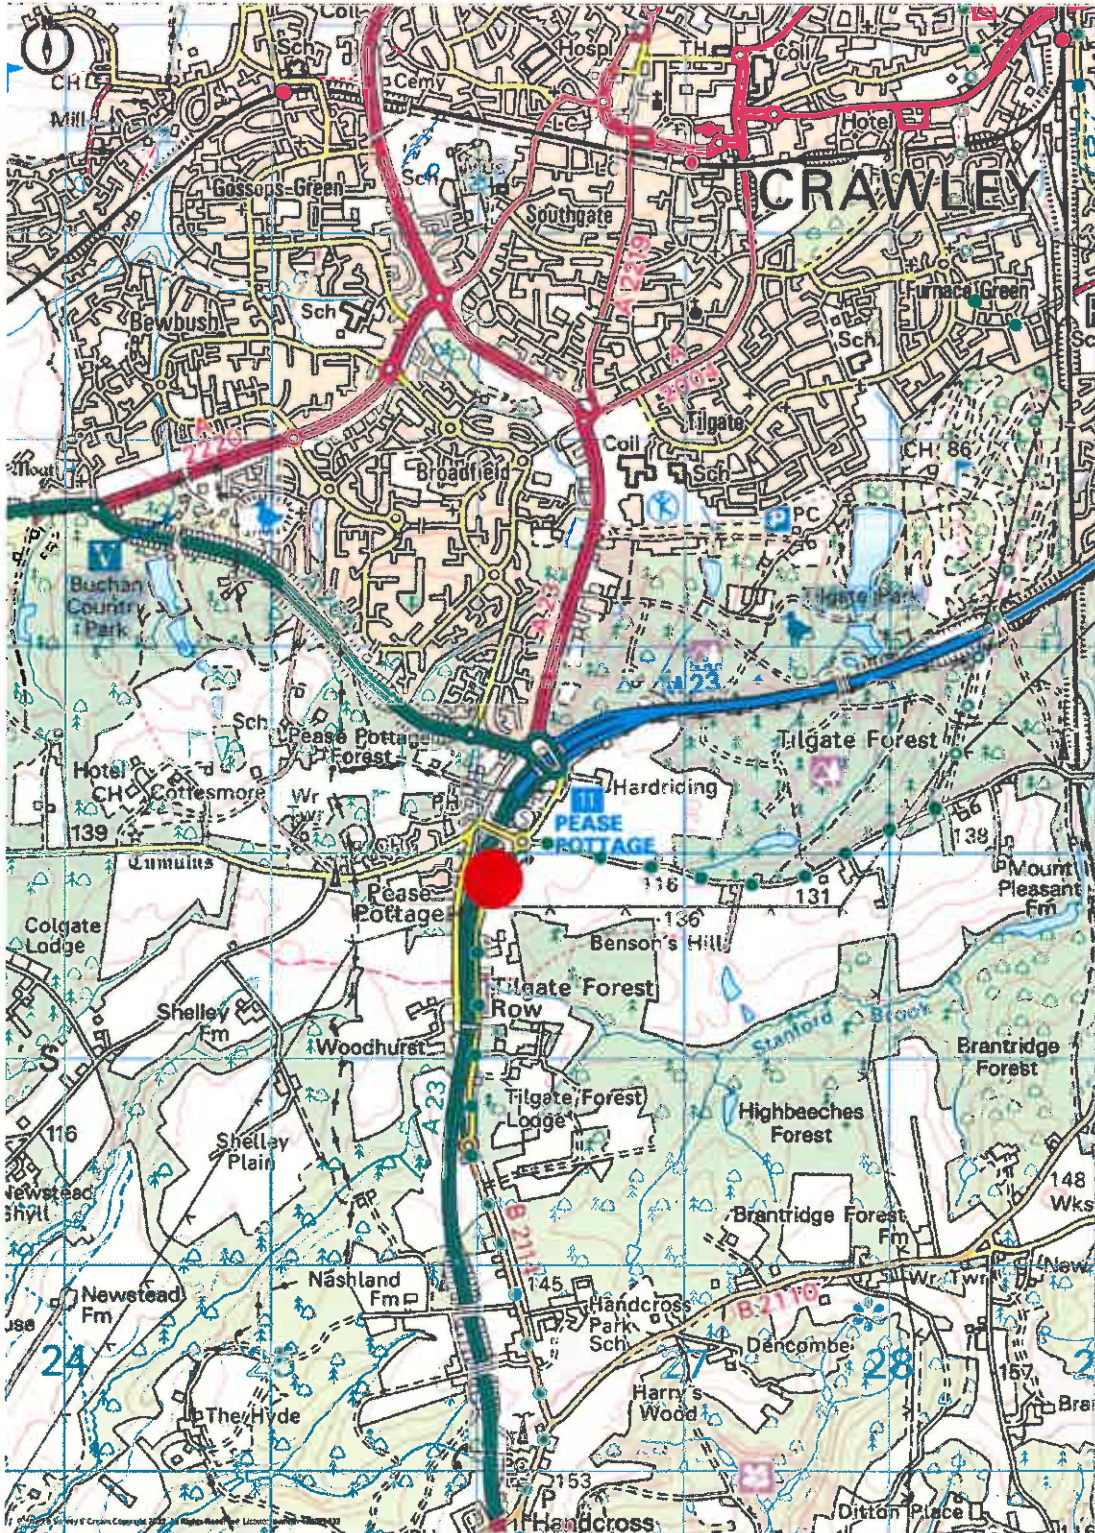

**1 The Pavilions, Brighton Road,  
Pease Pottage, West Sussex RH11 9BJ**

**Promap**  
LANDMARK INFORMATION

Ordnance Survey © Crown Copyright 2022. All Rights Reserved.  
Licence number 100022432  
Plotted Scale - 1:35000. Paper Size - A4