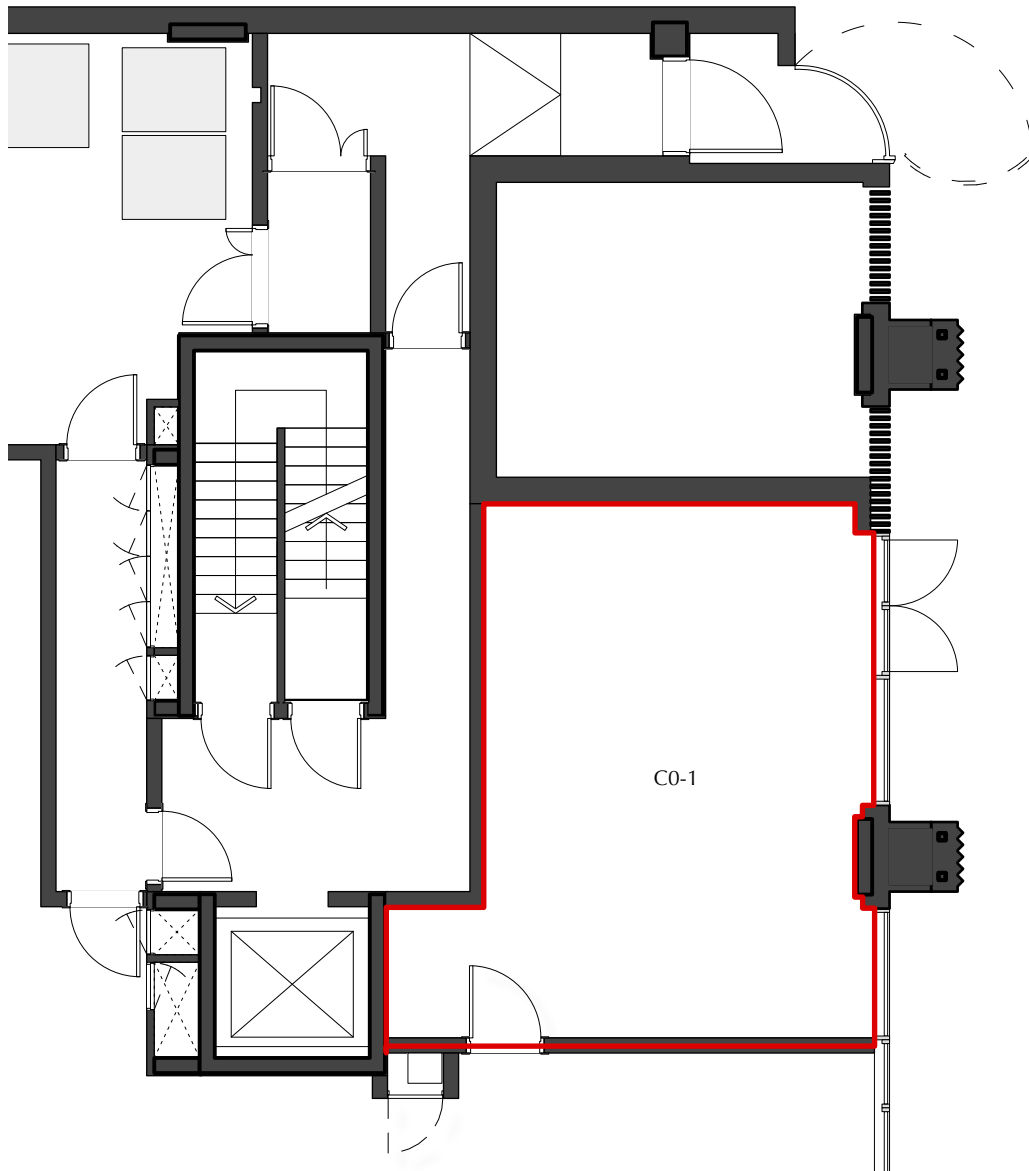

1 Location Plan
Scale: 1:1250

2 Ground Floor Building Plan
Scale: 1:100

Commercial Unit Boundary

ROX BRIGHTON

Commercial Unit Number: C0-1

Floor Number: Ground

Registered Address: